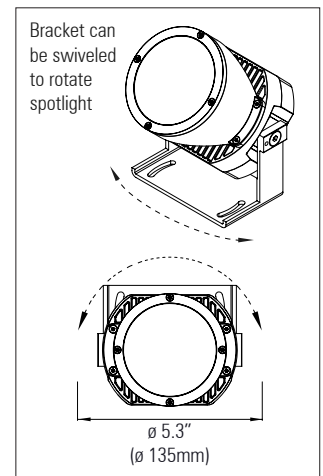

Product description:

Each fixture incorporates an 8x LED light engine, one or two LV multi-channel DMX drivers and a textured glass panel optic. These can all be customised to create decorative, dynamic lit-effects tailored to suit project requirements.

The system does not rely on any moving parts and the LEDs are not run at full power for most of the dimming sequence, giving a long working life of up to 100,000 hours.

Each fixture can be run at up to 10 Watts, providing up to 800 lumens, depending on the mix of LED colours and colour temperatures and the textured glass used. The lumen output varies during the dimming control sequence.

Rotatable in two axes using the adjustable angle brackets. Other mounting brackets are also available including custom designs to meet project requirements. Tree-strap and ground spike mounting options are available.

Both integral DMX LV driver and remote AC to DC DMX driver versions are available.

Various LED colours, colour temperatures and CRI options available. Different colour LEDs or white LEDs of different colour temperatures can be specified for each of the 8 LEDs within the light engine.

Satin black, satin white or any RAL paint colour finish.

Custom anti-glare accessories can be specified - ensuring excellent visual comfort.