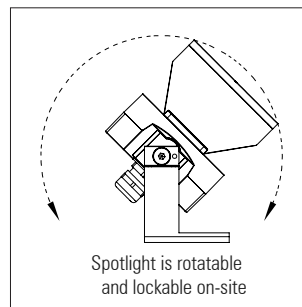

Product description:

Each fixture incorporates an 8x LED light engine, one or two LV multi-channel DMX drivers and a textured glass panel optic. These can all be customised to create decorative, dynamic lit-effects tailored to suit project requirements.

The system does not rely on any moving parts and the LEDs are not run at full power for most of the dimming sequence, giving a long working life of up to 100,000 hours.

Each fixture can be run at up to 10 Watts, providing up to 800 lumens, depending on the mix of LED colours and colour temperatures and the textured glass used. The lumen output varies during the dimming control sequence.

Rotatable in two axes using the adjustable angle brackets. Other mounting brackets are also available including custom designs to meet project requirements. Tree-strap and ground spike mounting options are available.

Both integral DMX LV driver and remote AC to DC DMX driver versions are available.

Various LED colours, colour temperatures and CRI options available. Different colour LEDs or white LEDs of different colour temperatures can be specified for each of the 8 LEDs within the light engine.

Satin black, satin white or any RAL paint colour finish.

Custom anti-glare accessories can be specified - ensuring excellent visual comfort.