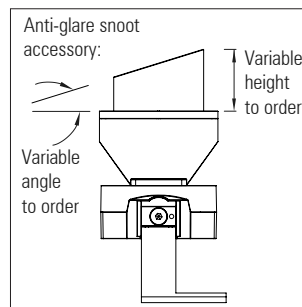

Product description:

Each fixture incorporates an 8x LED light engine, one or two LV multi-channel DMX drivers and a textured glass panel optic. These can all be customised to create decorative, dynamic lit-effects tailored to suit project requirements.

The system does not rely on any moving parts and the LEDs are not run at full power for most of the dimming sequence, giving a long working life of up to 100,000 hours.

Each fixture can be run at up to 10 Watts, providing up to 800 lumens, depending on the mix of LED colours and colour temperatures and the textured glass used. The lumen output varies during the dimming control sequence.

Rotatable in two axes using the adjustable angle brackets. Other mounting brackets are also available including custom designs to meet project requirements. Tree-strap and ground spike mounting options are available.

Both integral DMX LV driver and remote AC to DC DMX driver versions are available.

Various LED colours, colour temperatures and CRI options available. Different colour LEDs or white LEDs of different colour temperatures can be specified for each of the 8 LEDs within the light engine.

Satin black, satin white or any RAL paint colour finish.

Custom anti-glare accessories can be specified - ensuring excellent visual comfort.